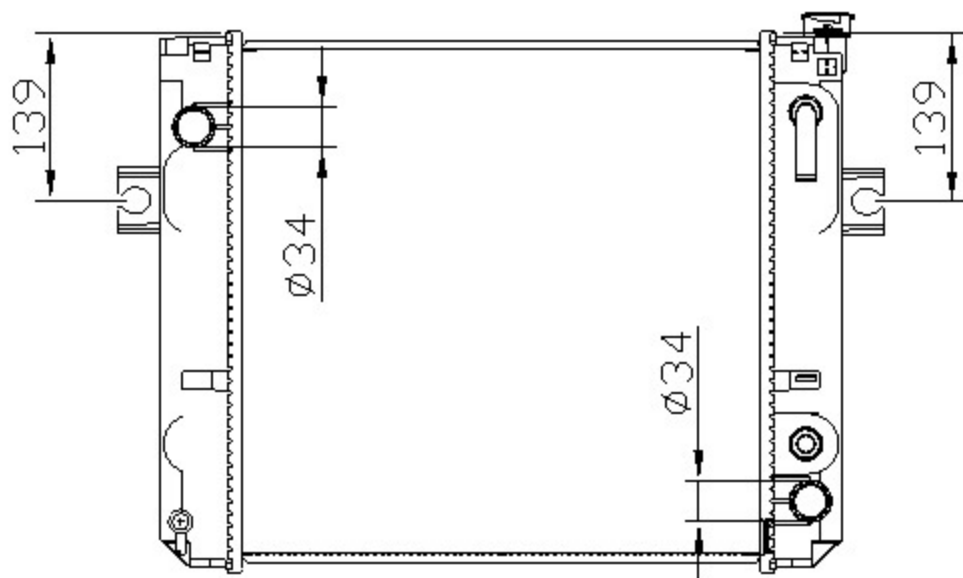

12548

TOYOTA

CARTYPE: Lift 叉车 AT

CORE SIZE: PA 430*418*48

CORE SIZE:

OEM:

DPI:

CARTON:

TANK SIZE: 444.6*85

OIL COOLER:275