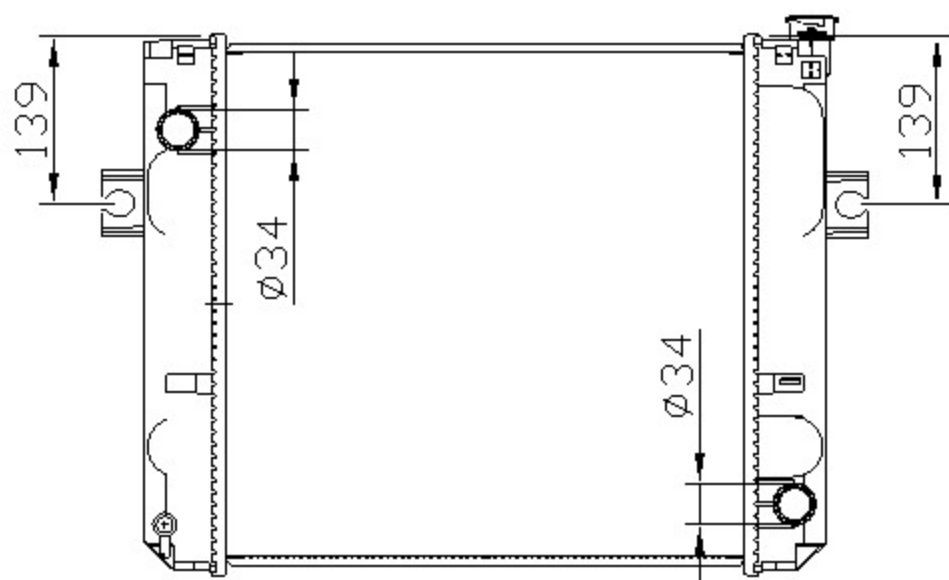

12549

TOYOTA

借用12536左水室

借用12537右水室

CARTYPE: Lift 叉车 MT

CORE SIZE: PA 430\*418\*48

CORE SIZE:

OEM:

DPI:

CARTON:

TANK SIZE: 444.6\*85

OIL COOLER: