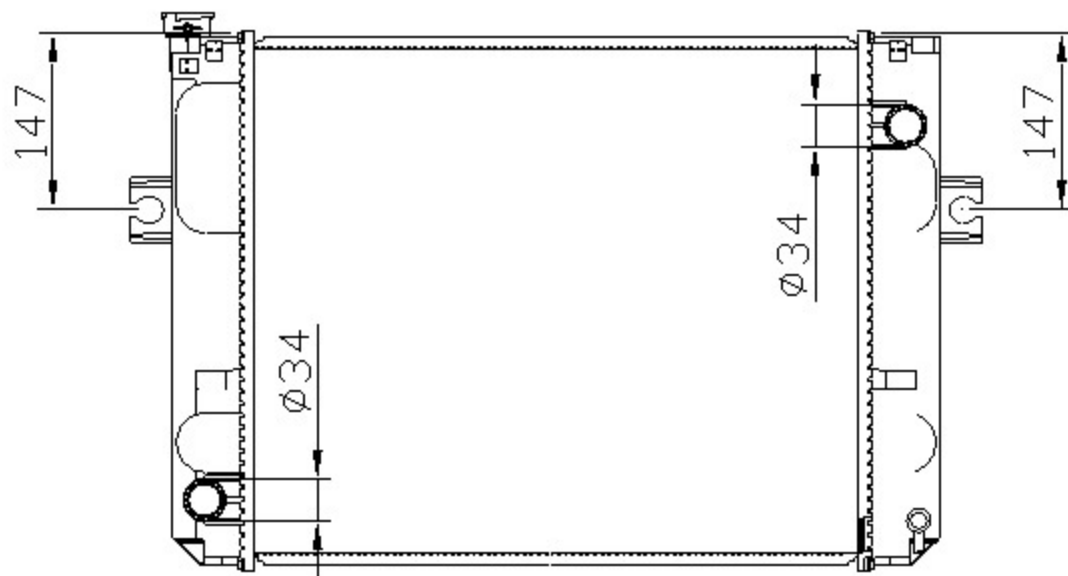

12550

TOYOTA

CARTYPE: Lift 叉车 MT

CORE SIZE: PA 500*418*48

CORE SIZE:

OEM:

DPI:

CARTON:

TANK SIZE: 444.6*85

OIL COOLER: