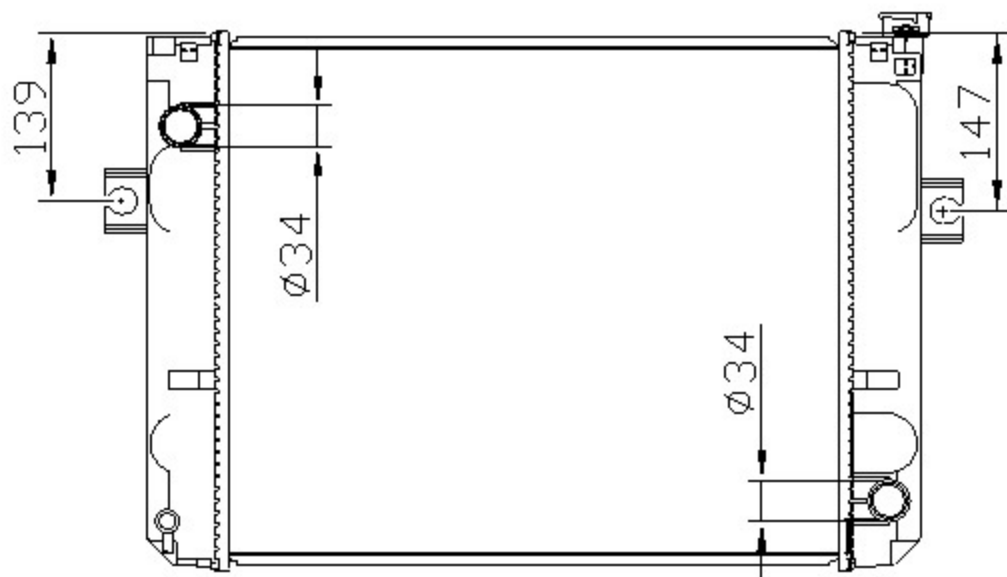

12555

TOYOTA

CARTYPE: Lift 叉车 MT

CORE SIZE: PA 500*418*48

CORE SIZE:

OEM:

DPI:

CARTON:

TANK SIZE: 444.6*85

OIL COOLER: