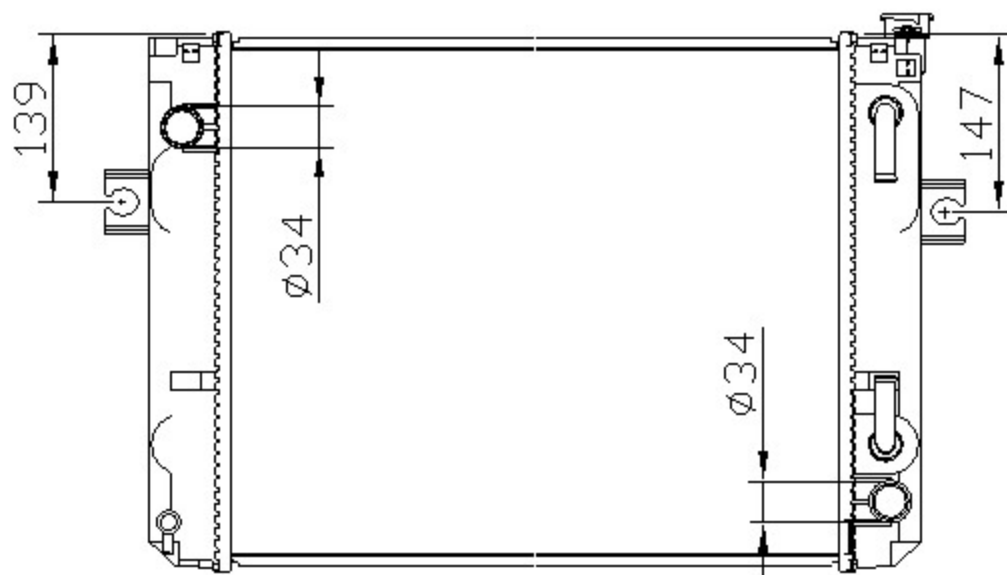

12556

TOYOTA

CARTYPE: Lift 叉车 AT

CORE SIZE: PA 500*418*48

CORE SIZE:

OEM:

DPI:

CARTON:

TANK SIZE: 444.6*85

OIL COOLER:275