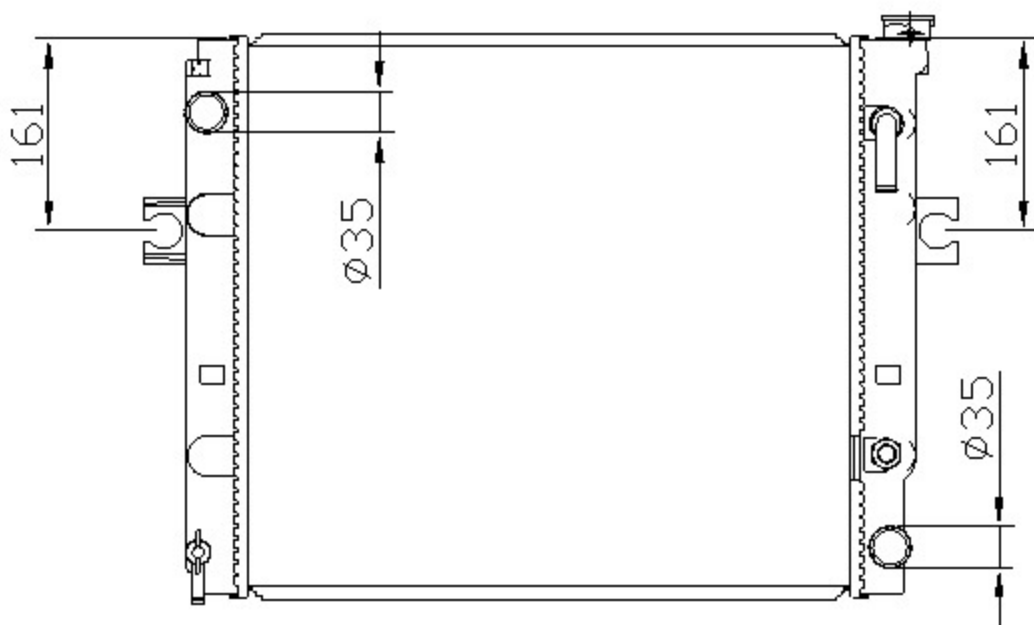

12559

CARTYPE: TOYOTA Forklift 7FD25 2.5t AT

CORE SIZE: PA 500x 448 x 48

CORE SIZE:

OEM:

DPI:

CARTON:

TANK SIZE: 465*68.8

OIL COOLER:275