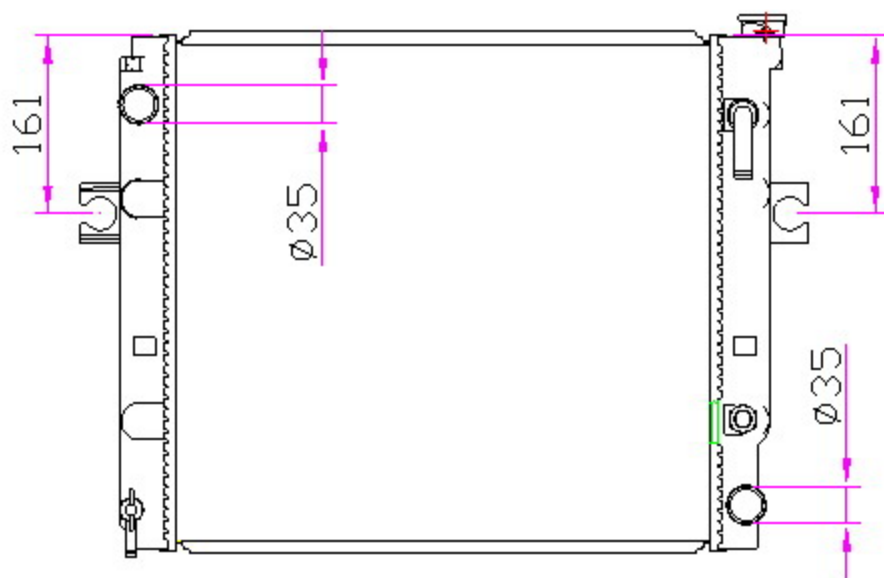

12573

TOYOTA

CARTYPE: LiFT (叉车) AT

CORE SIZE: PA 480x 448 x 48

CORE SIZE:

OEM:

DPI:

CARTON:

TANK SIZE: 465\*68.8

OIL COOLER:275