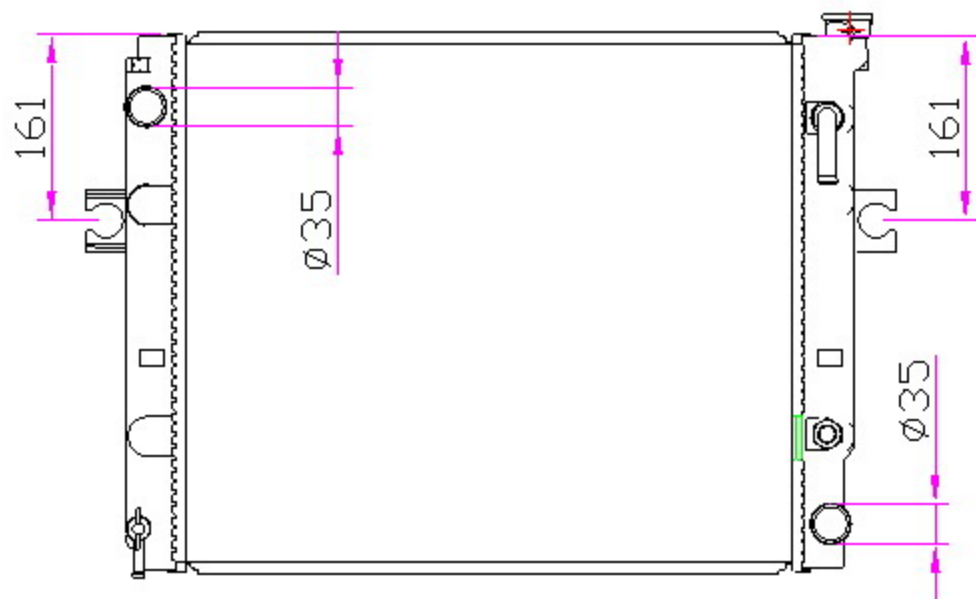

12574

TOYOTA

CARTYPE: LiFT (叉车) AT

CORE SIZE: PA525x 448 x 48

CORE SIZE:

OEM:

DPI:

CARTON:

TANK SIZE: 465\*68.8

OIL COOLER:275