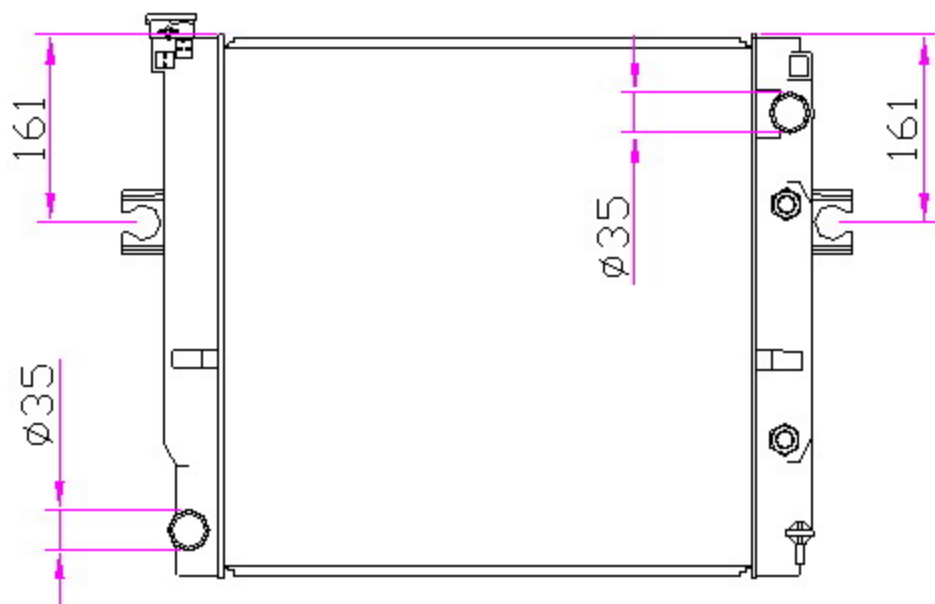

12582

TOYOTA

CARTYPE: Lift (叉车) AT

CORE SIZE: PA525\*448\*36/48

CORE SIZE:

OEM:

DPI:

CARTON: 71.5\*15\*56

TANK SIZE: 465\*68.8

OIL COOLER:R200