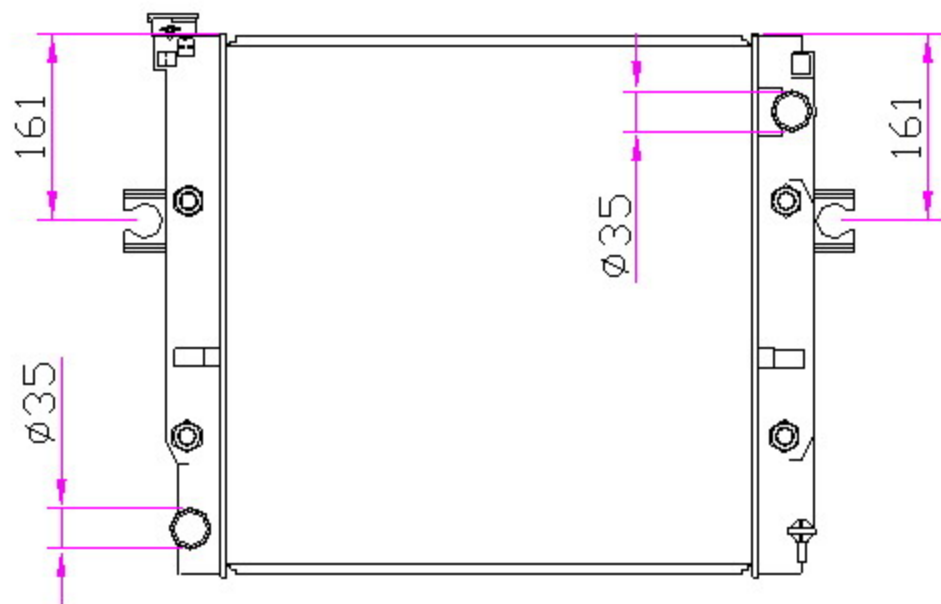

12583

TOYOTA

CARTYPE: Lift (叉车) AT

CORE SIZE: PA525*448*36/48

CORE SIZE:

OEM:

DPI:

CARTON: 71.5*15*56

TANK SIZE: 465*68.8

OIL COOLER:R200/L200