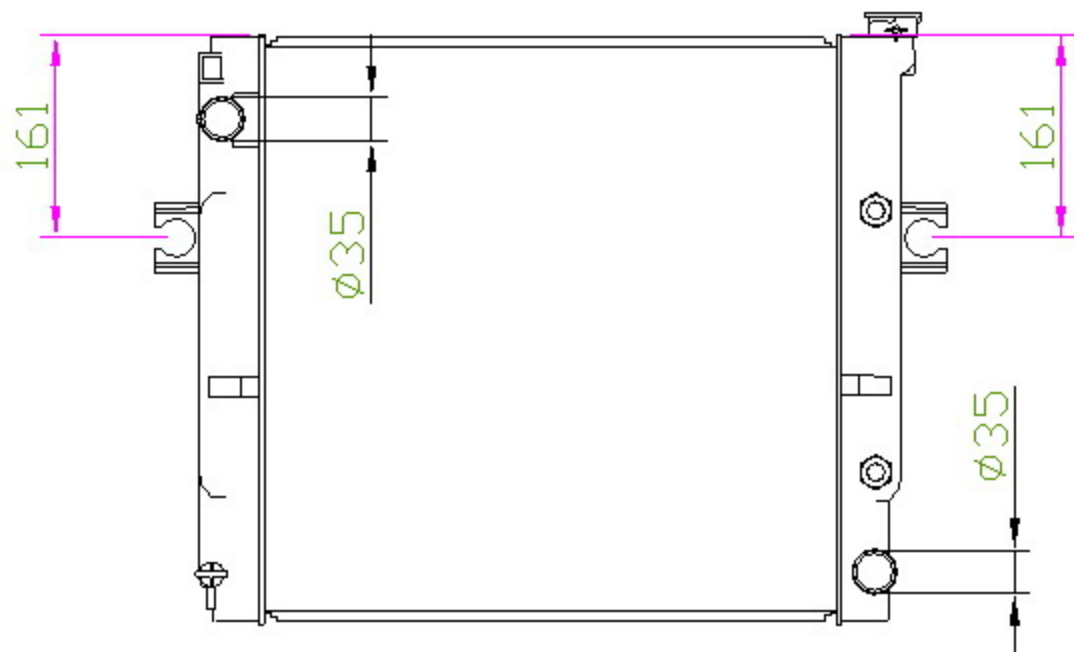

12584

CARTYPE: Lift (叉车) AT

CORE SIZE: PA525*448*36/48

CORE SIZE:

OEM:

DPI:

CARTON:72*13.5*55.5

TANK SIZE: 465*68.8

OIL COOLER:R200