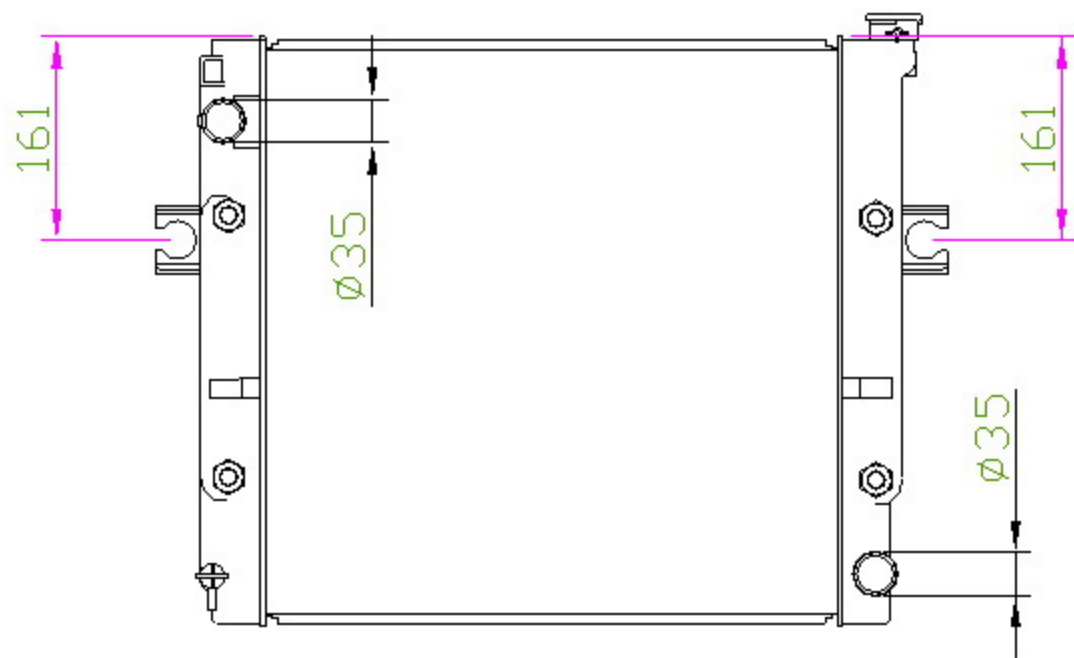

12585

CARTYPE: Lift (叉车) AT

CORE SIZE: PA525*448*36/48

CORE SIZE:

OEM:

DPI:

CARTON:72*13.5*55.5

TANK SIZE: 465*68.8

OIL COOLER:L200 R200