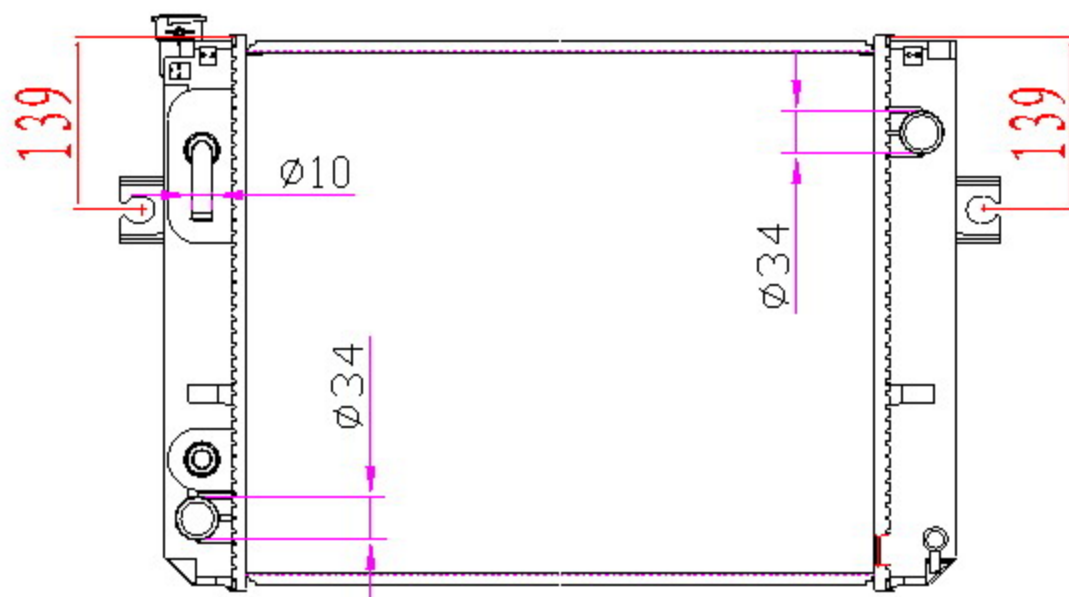

12592

TOYOTA

CARTYPE: Lift 叉车 AT

CORE SIZE: PA 500*418*48

CORE SIZE:

OEM:

DPI:

CARTON:

TANK SIZE: 444.6*85

OIL COOLER:L250