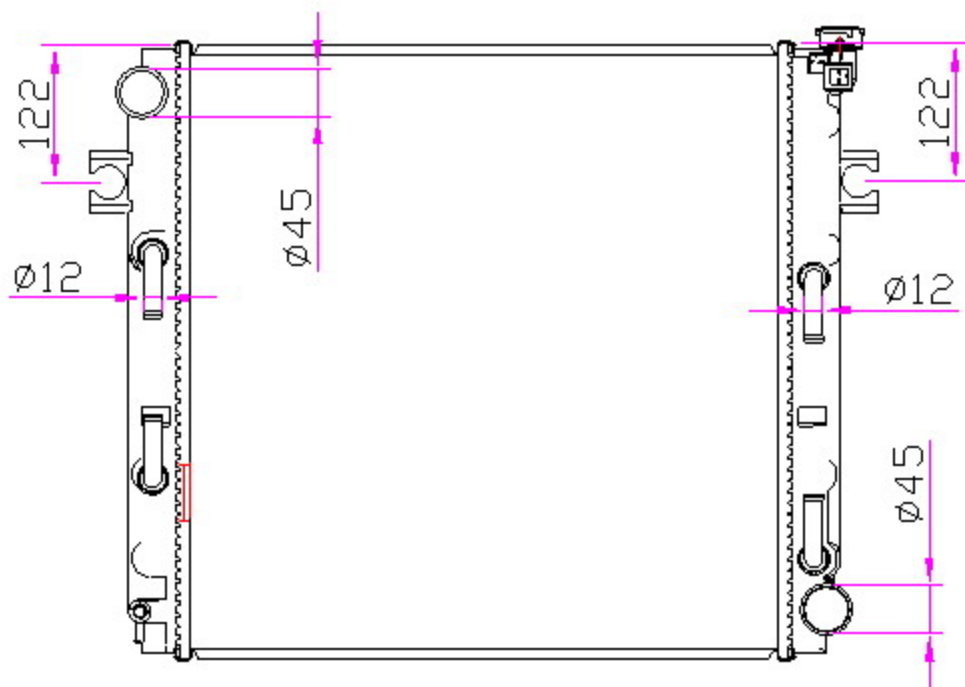

12593

TOYOTA

CARTYPE: LiFt(叉车) AT

CORE SIZE: PA 525x 528 x 48

CORE SIZE:

OEM:

DPI:

CARTON:

TANK SIZE: 544*74.2

OIL COOLER:R250/L200