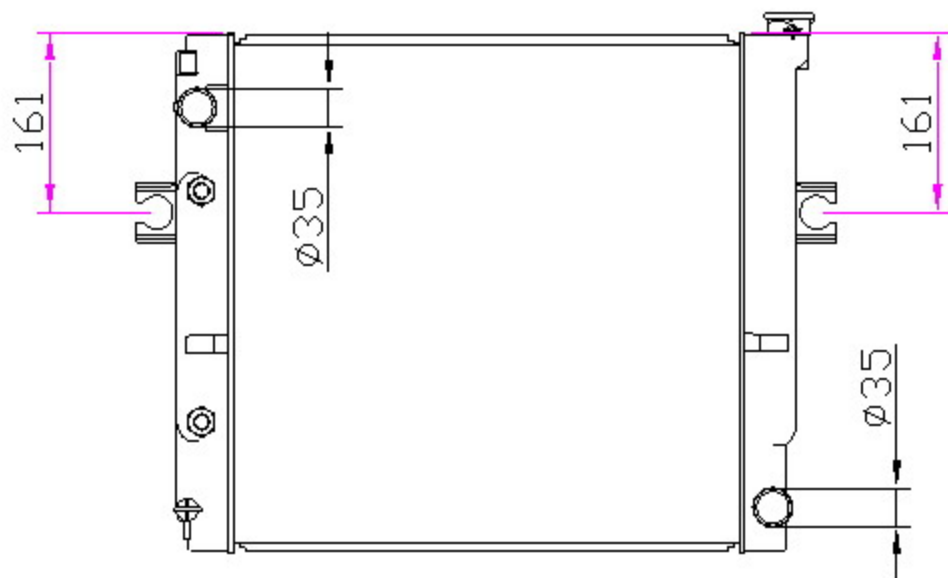

12594

TOYOTA

CARTYPE: Lift (叉车) AT

CORE SIZE: PA525*448*36/48

CORE SIZE:

OEM:

DPI:

CARTON:72*13.5*55.5

TANK SIZE: 465*68.8

OIL COOLER:L200