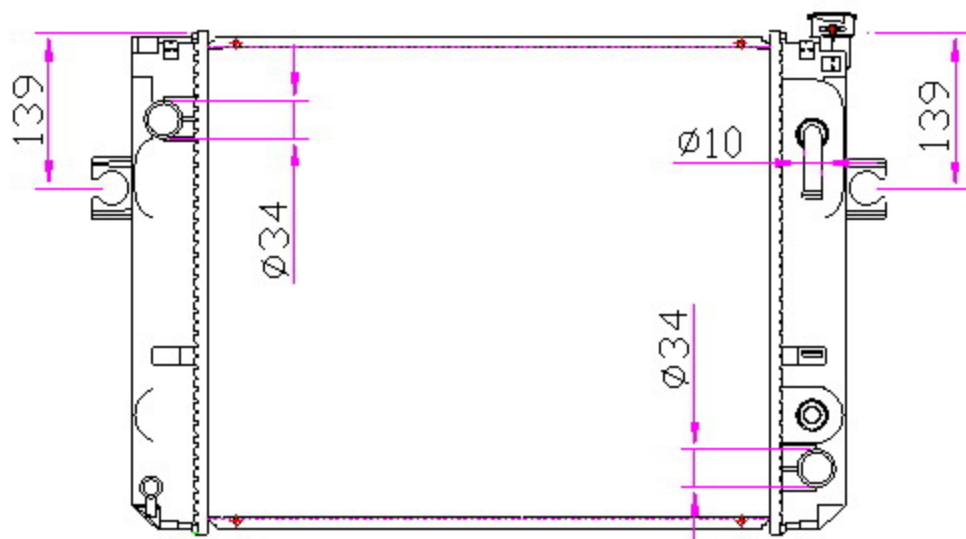

12595

TOYOTA

CARTYPE: LIFT AT

CORE SIZE: PA 500x 418 x 48

CORE SIZE:

OEM:

DPI:

CARTON:

TANK SIZE: 444.5*85

OIL COOLER:250