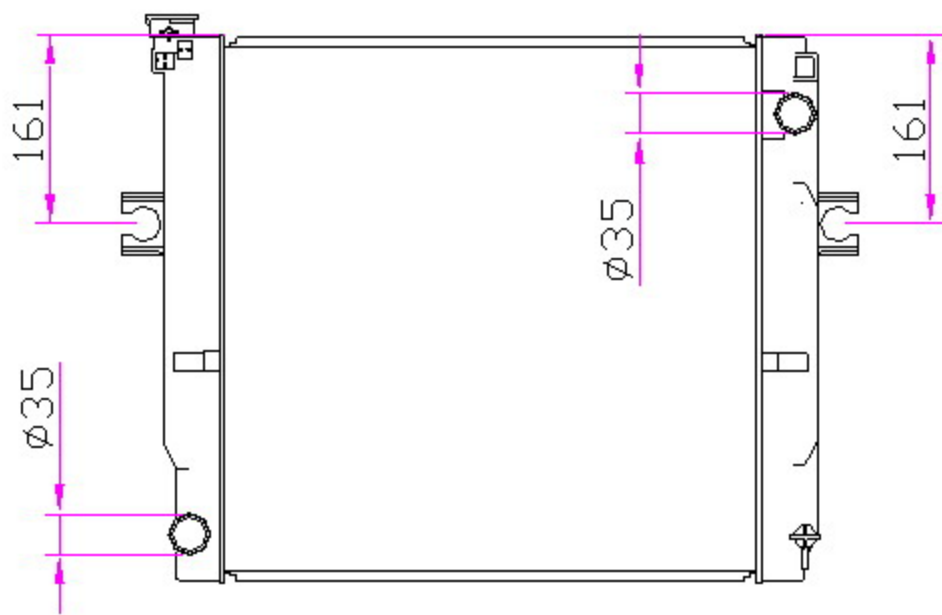

12596

TOYOTA

CARTYPE: Lift (叉车) MT

CORE SIZE: PA525\*448\*36/48

CORE SIZE:

OEM:

DPI:

CARTON: 71.5\*15\*56

TANK SIZE: 465\*68.8

OIL COOLER: