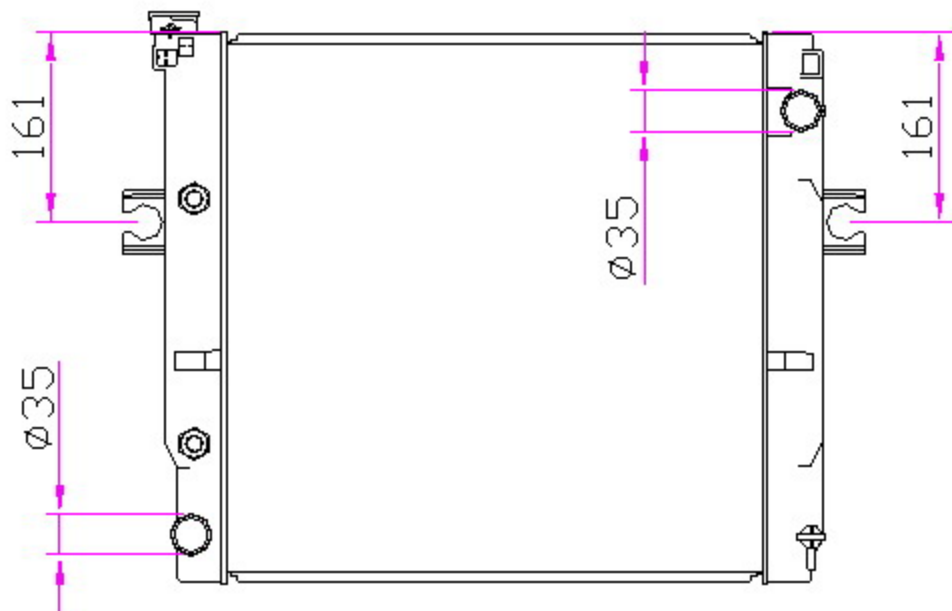

12597

TOYOTA

CARTYPE: Lift (叉车) AT

CORE SIZE: PA525\*448\*36/48

CORE SIZE:

OEM:

DPI:

CARTON: 71.5\*15\*56

TANK SIZE: 465\*68.8

OIL COOLER:L200