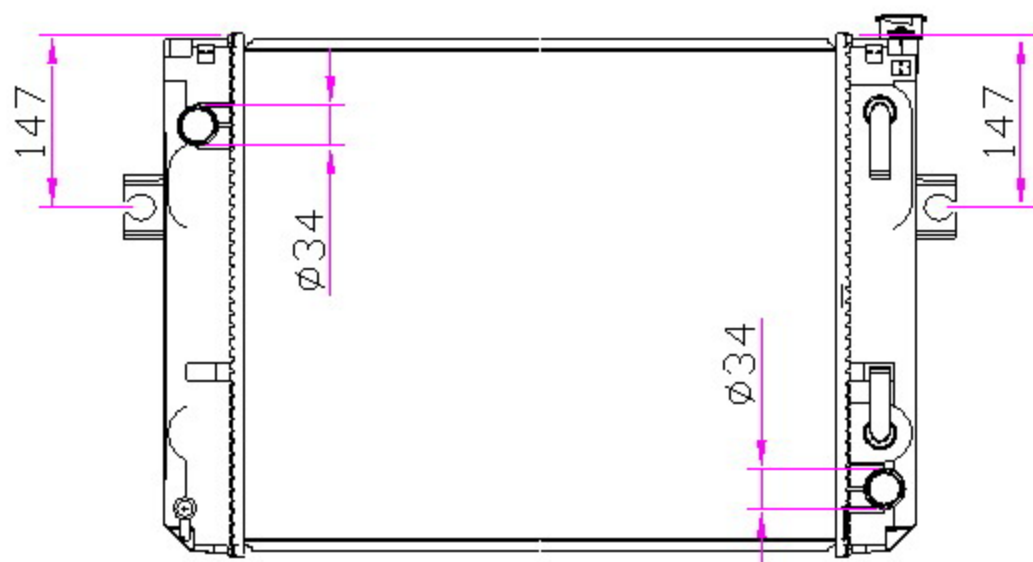

12598

CARTYPE: Lift 叉车 AT

CORE SIZE: PA 518*418*48

CORE SIZE:

OEM:

DPI:

CARTON:

TANK SIZE: 444.6*85

OIL COOLER:R275