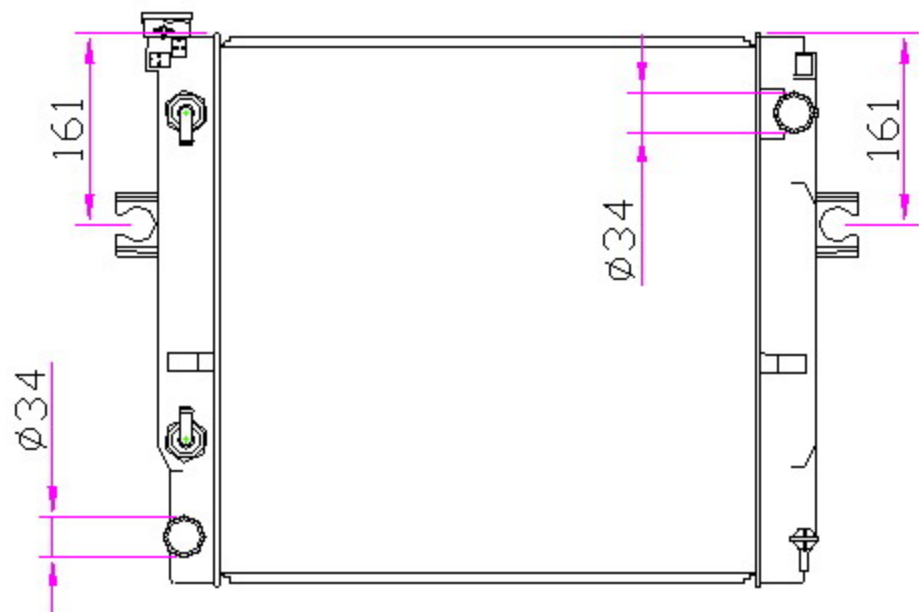

12599

TOYOTA

CARTYPE: Lift 叉车 AT

CORE SIZE: PA450*448*36/48

CORE SIZE:

OEM:

DPI:

CARTON:

TANK SIZE: 465*68.8

OIL COOLER:L275