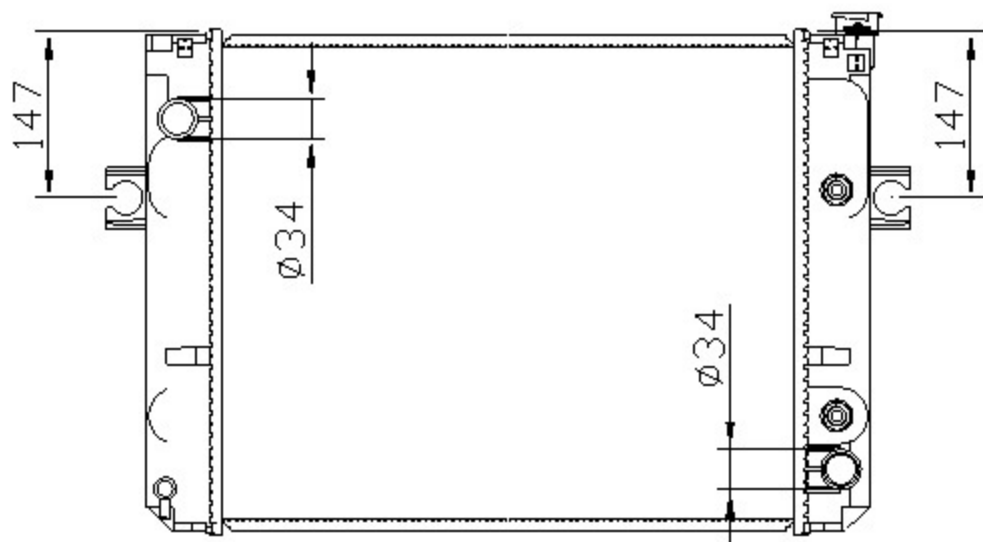

12601

TOYOTA

CARTYPE: Lift 叉车 AT

CORE SIZE: PA500*418*48

CORE SIZE:

OEM:

DPI:

CARTON: 73*15*53.5

TANK SIZE: 444.8*85

OIL COOLER:200