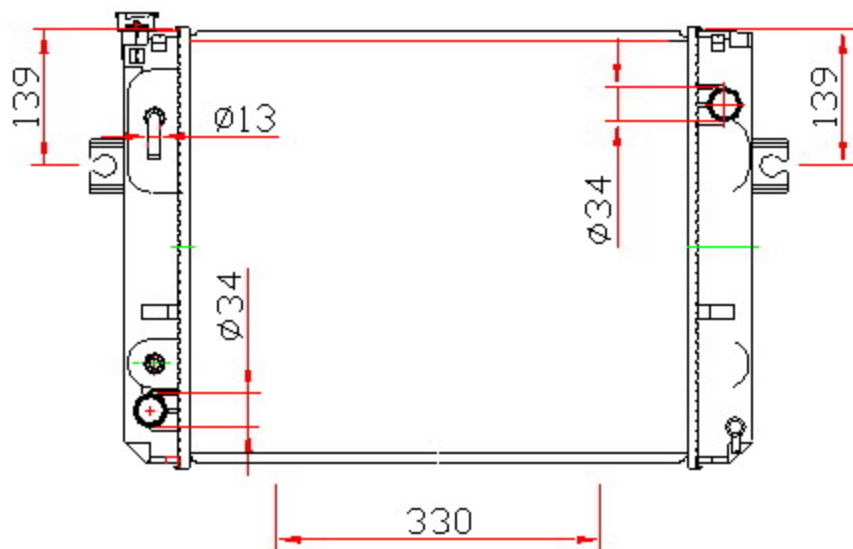

12604

TOYOTA

CARTYPE: Lift 叉车 AT

CORE SIZE: PA500*418*48

CORE SIZE:

OEM:

DPI:

CARTON: 73*15*53.5

TANK SIZE: 444.8*85

OIL COOLER:250