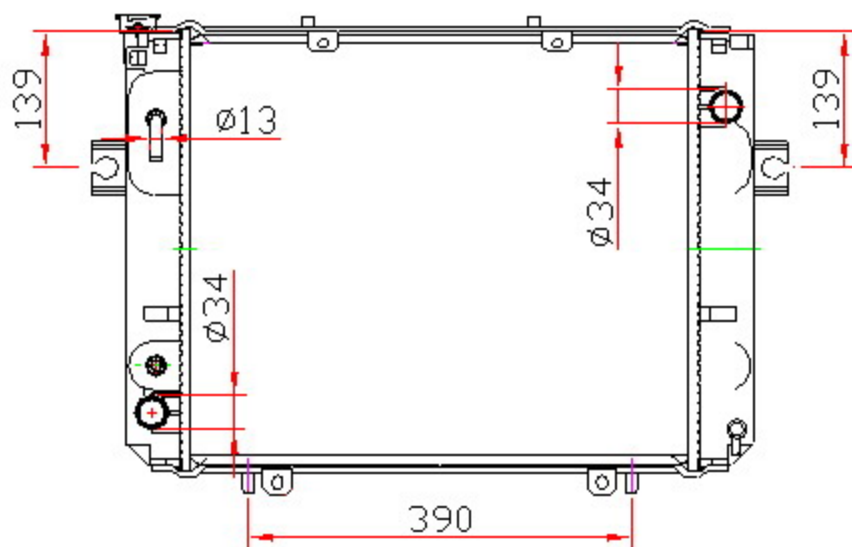

12605

TOYOTA

CARTYPE: Lift 叉车 AT

CORE SIZE: PA500*418*48

CORE SIZE:

OEM:

DPI:

CARTON: 73*15*53.5

TANK SIZE: 444.8*85

OIL COOLER:250