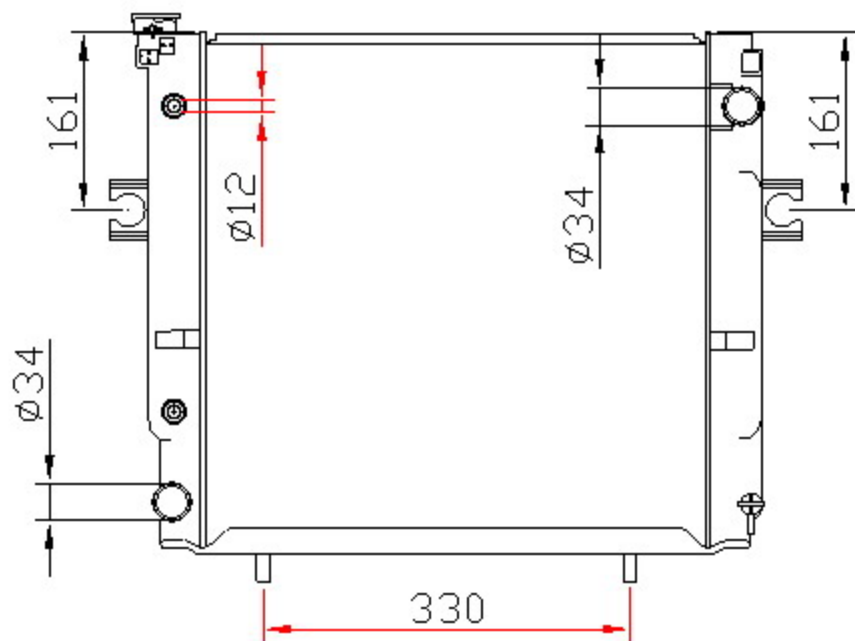

12606

TOYOTA

CARTYPE: Lift 叉车 AT

CORE SIZE: PA450*448*36/48

CORE SIZE:

OEM:

DPI:

CARTON:

TANK SIZE: 465*68.8

OIL COOLER:L275