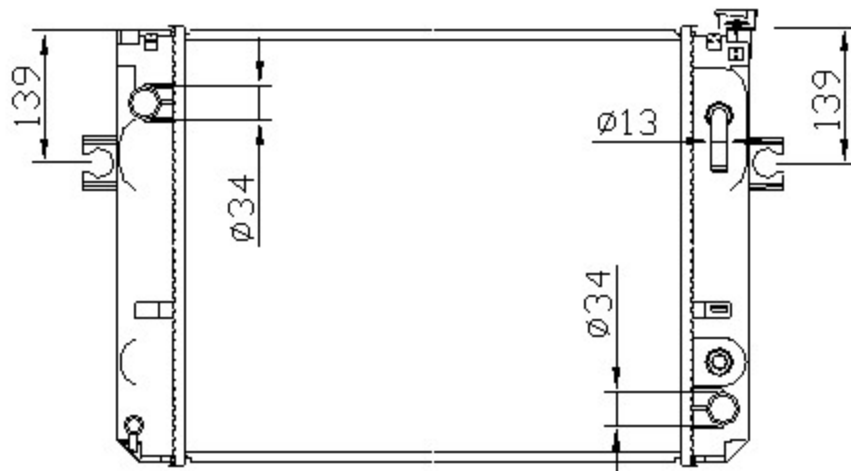

12607

TOYOTA

CARTYPE: Lift 叉车 AT

CORE SIZE: PA500\*418\*48

CORE SIZE:

OEM:

DPI:

CARTON: 73\*15\*53.5

TANK SIZE: 444.8\*85

OIL COOLER:250