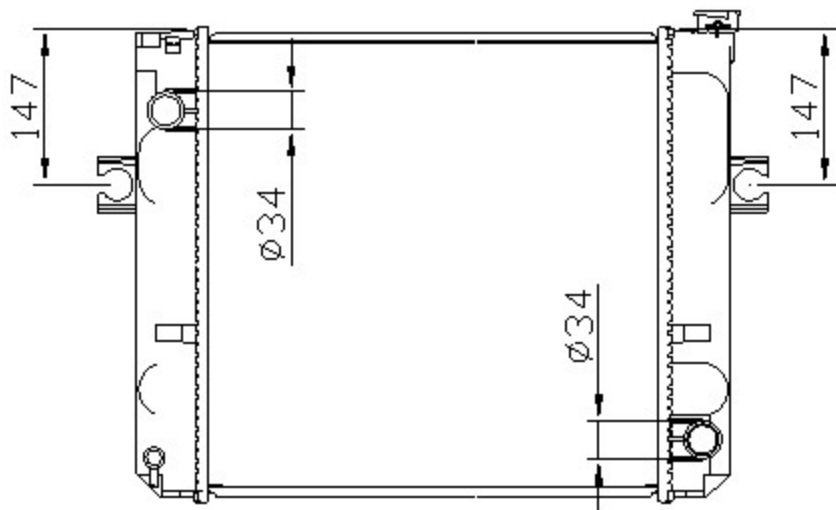

12610

TOYOTA

CARTYPE: TOYOTA LIFT '98-01 MT

CORE SIZE: PA425*418*36

CORE SIZE:

OEM:

DPI:DA14416

CARTON:

TANK SIZE: 446*58

OIL COOLER: