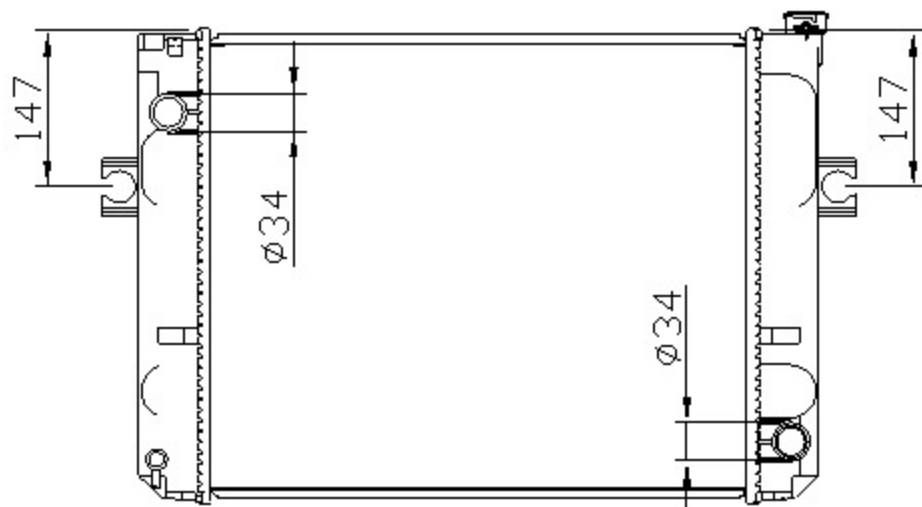

12611

TOYOTA

CARTYPE: TOYOTA LIFT '98-01 MT

CORE SIZE: PA500\*418\*36

CORE SIZE:

OEM:

DPI:DA14417

CARTON:

TANK SIZE: 446\*58

OIL COOLER: