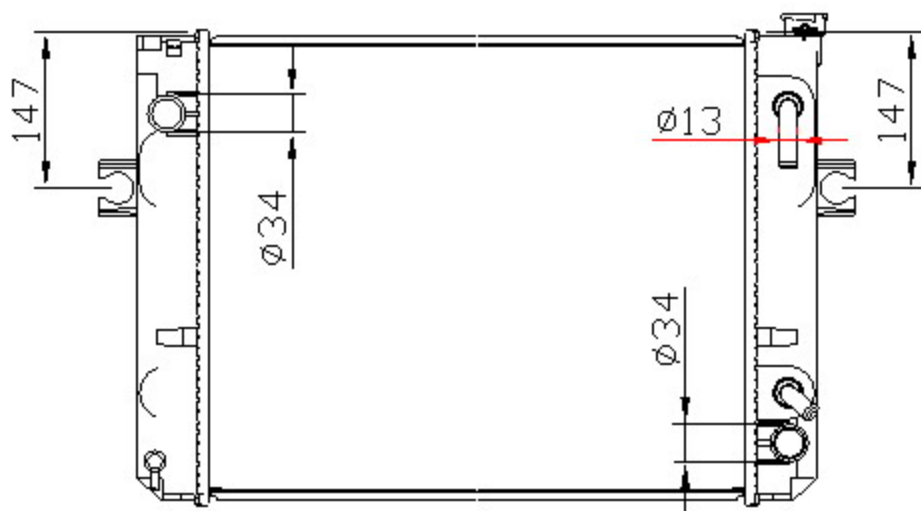

12612

TOYOTA

CARTYPE: TOYOTA LIFT AT

CORE SIZE: PA500*418*36

CORE SIZE:

OEM:

DPI:DA14433

CARTON:

TANK SIZE: 446*58

OIL COOLER:275