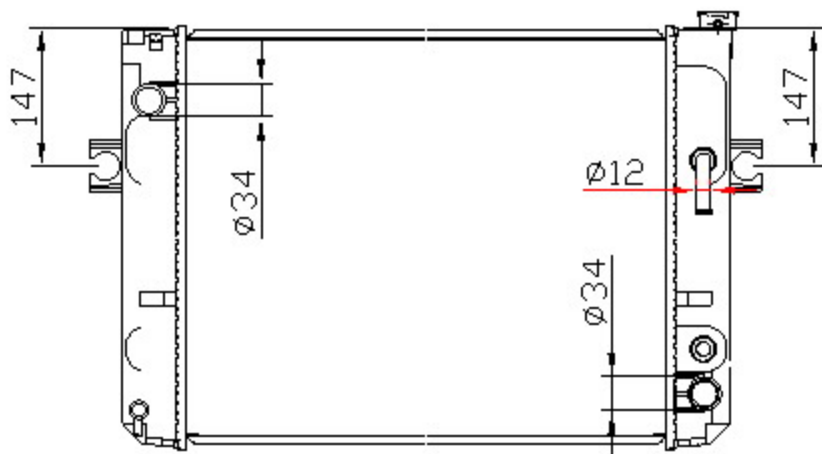

12613

TOYOTA

CARTYPE: KOMATSU LIFT AT

CORE SIZE: PA500*418*36

CORE SIZE:

OEM:

DPI:DA14423

CARTON:

TANK SIZE: 446*58

OIL COOLER:200