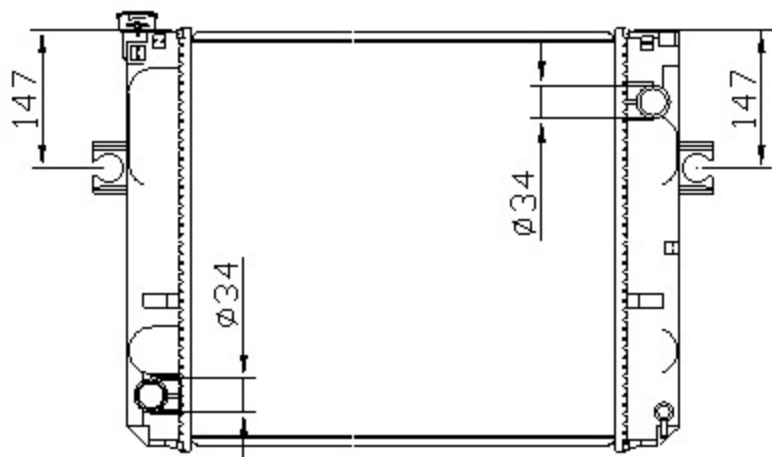

12614

TOYOTA

CARTYPE: SUMITOMO LIFT MT

CORE SIZE: PA450*418*36

CORE SIZE:

OEM:

DPI:DA14428

CARTON:

TANK SIZE: 446*58

OIL COOLER: