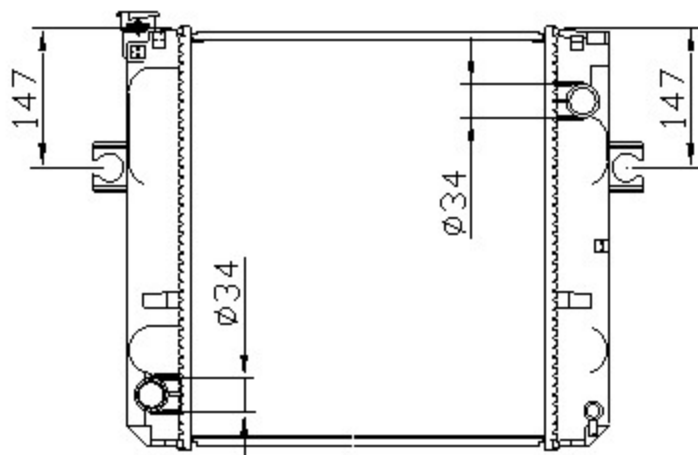

12615

TOYOTA

CARTYPE: KOMATSU LIFT MT

CORE SIZE: PA375*418*36

CORE SIZE:

OEM:

DPI:DA14431

CARTON:

TANK SIZE: 446*58

OIL COOLER: