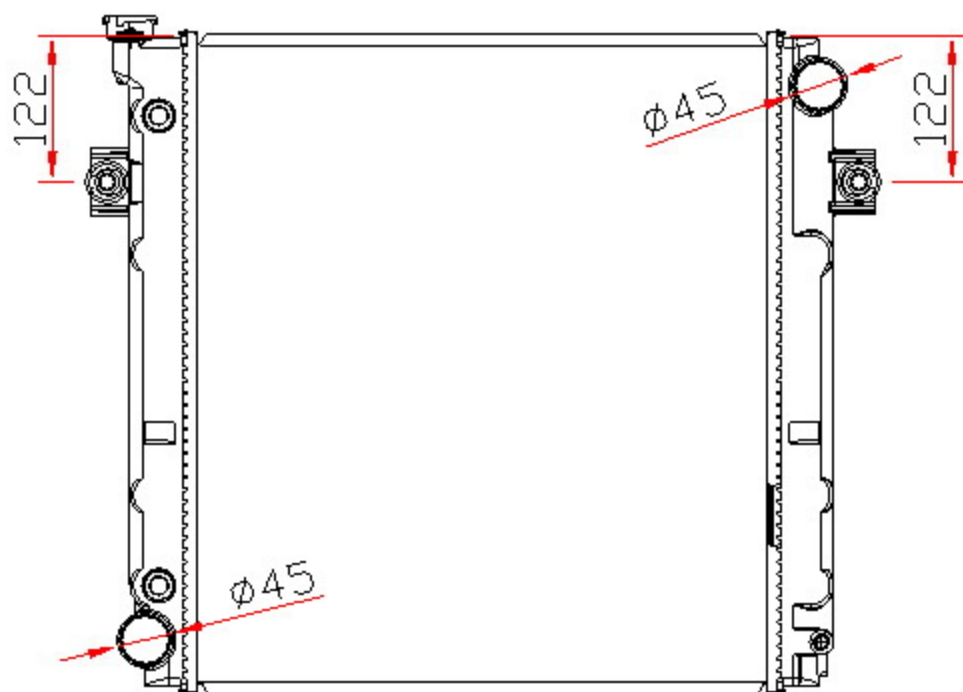

14188

MITSUBISHI

CARTYPE: FORKLIFT AT

CORE SIZE: PA 475 x 528 x 48

CORE SIZE:

OEM:

DPI:

CARTON:

TANK SIZE: 544*74.2

OIL COOLER:390