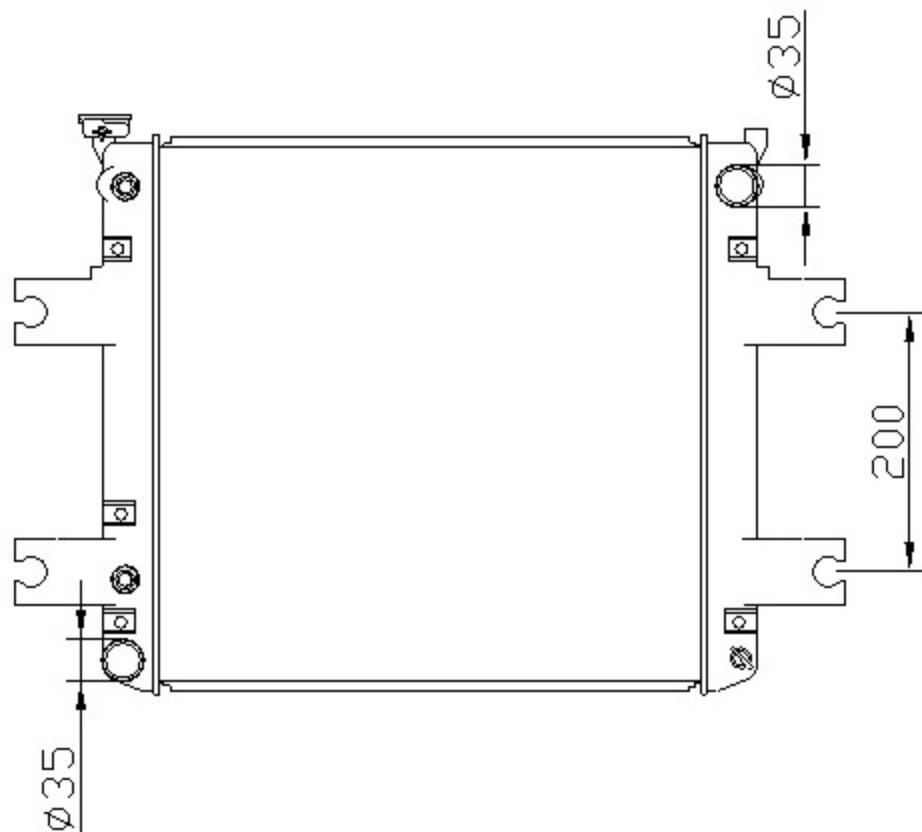

15237

NISSAN

CARTYPE: Forklift 叉车 AT  
CORE SIZE: PA 425x 438 x 32  
CORE SIZE:  
OEM: SD20256K000

DPI:  
CARTON: 62.5\*11.5\*55  
TANK SIZE: 460.5\*52  
OIL COOLER:300