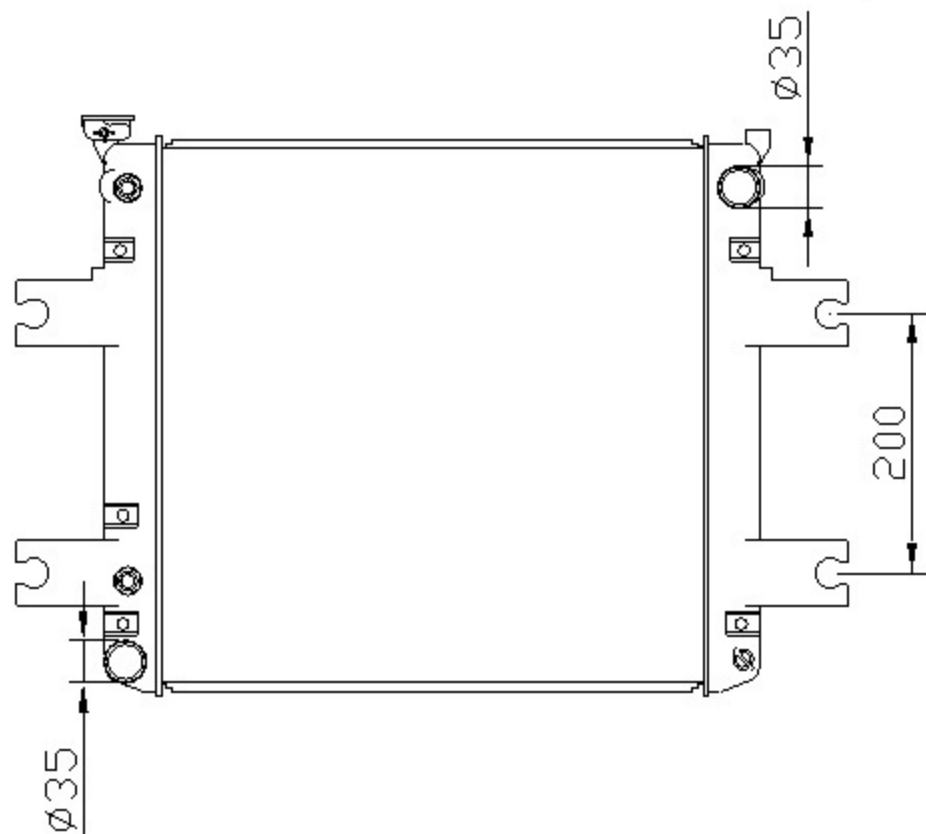

15238

NISSAN

CARTYPE: FOrkLift 叉车 AT

CORE SIZE: PA 400 x 438 x 32

CORE SIZE:

OEM: SD1518K000 21460-40K03

DPI:

CARTON: 60*11.5*55

TANK SIZE: 460*52

OIL COOLER:300