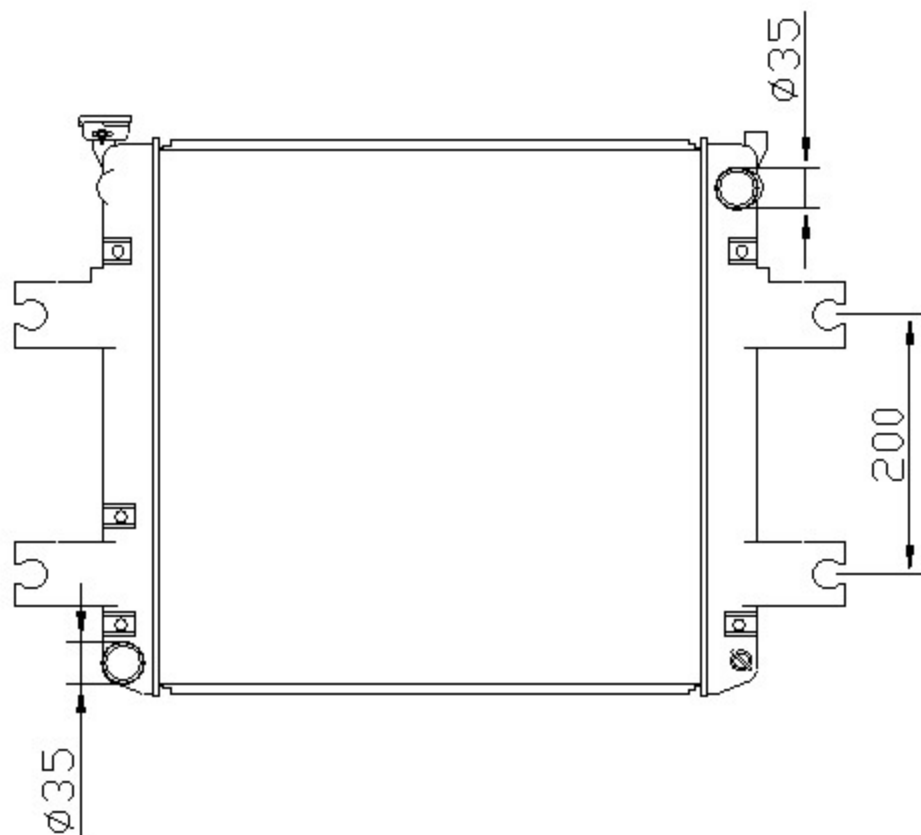

15243

NISSAN

CARTYPE: Forklift 叉车 MT

CORE SIZE: PA450x 438 x 32

CORE SIZE:

OEM: SD20256K000

DPI:

CARTON: 65\*11.5\*55

TANK SIZE: 460\*52

OIL COOLER: