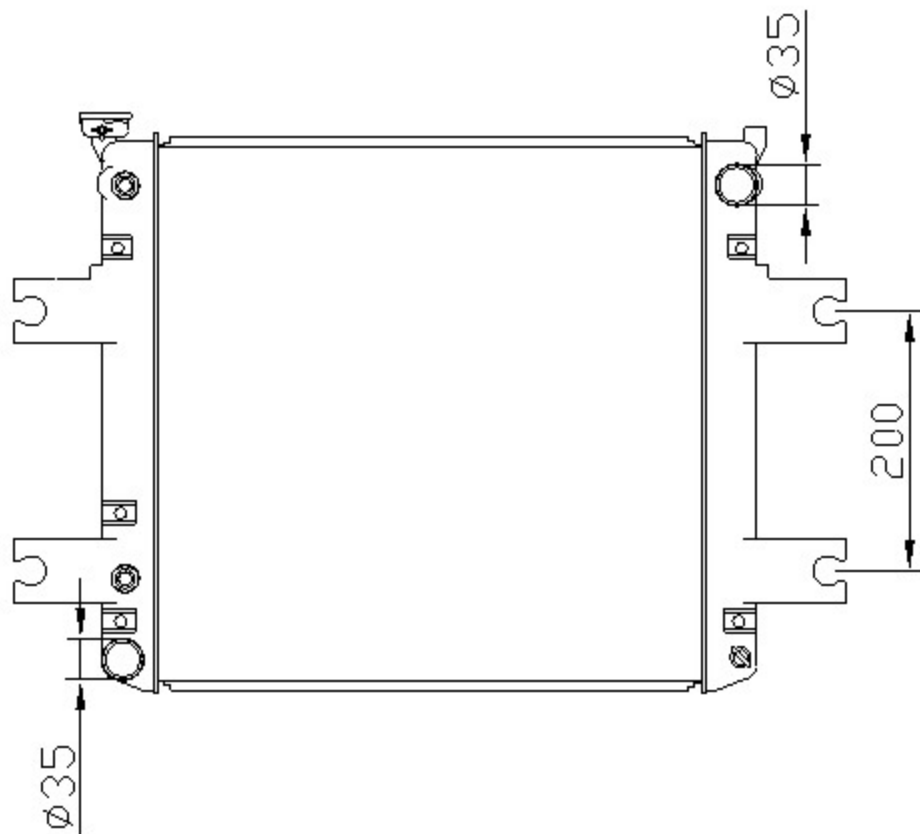

15244

NISSAN

CARTYPE: Forklift 叉车 AT

CORE SIZE: PA450x 438 x 32

CORE SIZE:

OEM: SD357K000

DPI:

CARTON: 65*11.5*55

TANK SIZE: 460*52

OIL COOLER:300