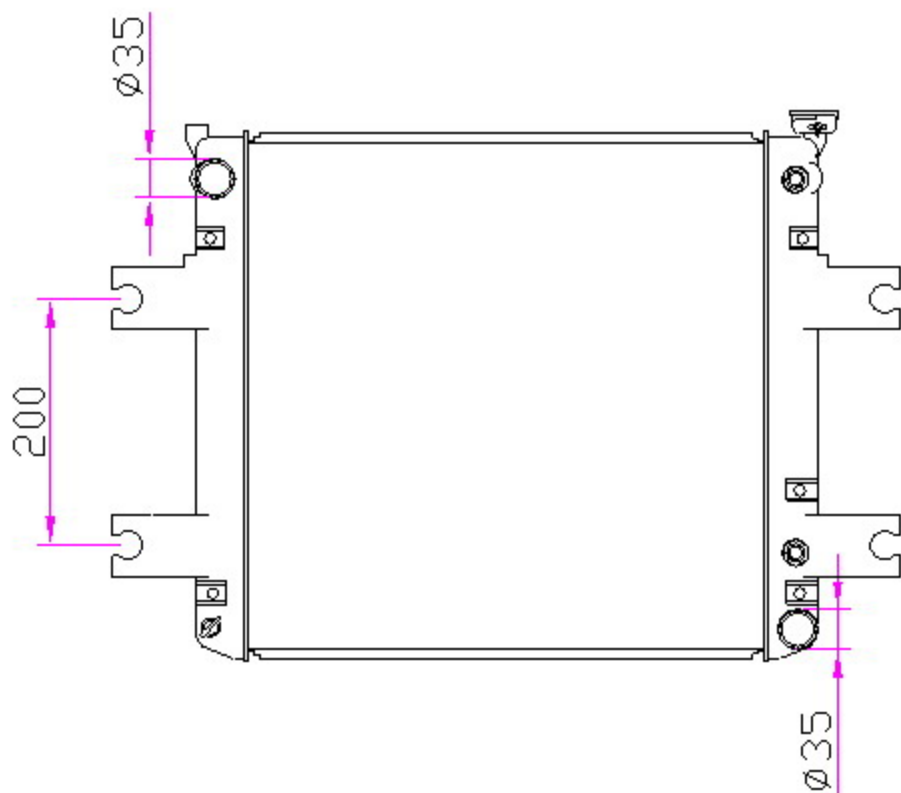

15274

NISSAN

CARTYPE: Lift 叉车 AT

CORE SIZE: PA 400 x 438 x 32

CORE SIZE:

OEM:

DPI:

CARTON: 60*11.5*55

TANK SIZE: 460*52

OIL COOLER:300