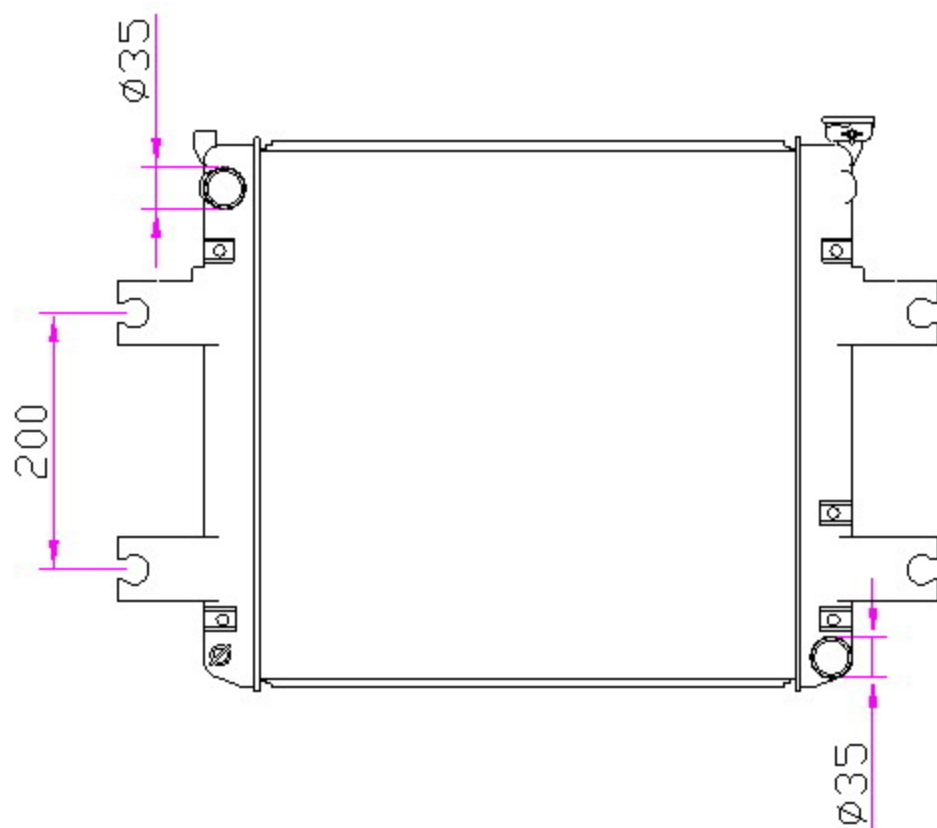

15275

NISSAN

CARTYPE: Lift 叉车 MT

CORE SIZE: PA 400 x 438 x 32

CORE SIZE:

OEM:

DPI:

CARTON: 60*11.5*55

TANK SIZE: 460*52

OIL COOLER: