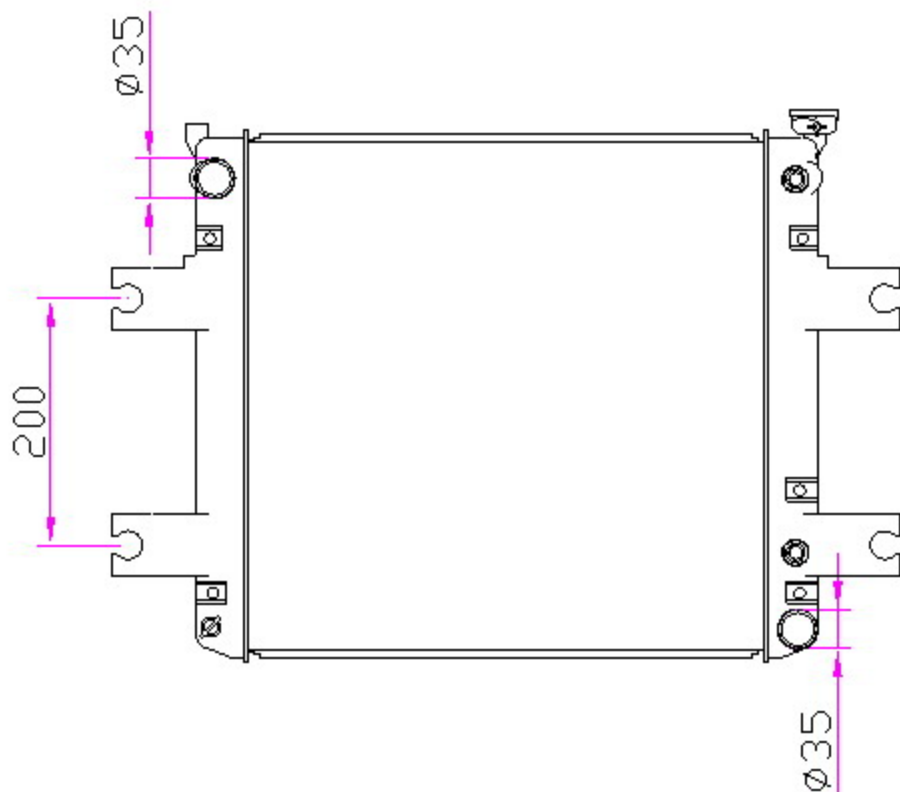

15276

NISSAN

CARTYPE: lift 叉车 AT

CORE SIZE: PA450x 438 x 32

CORE SIZE:

OEM:

DPI:

CARTON: 65\*11.5\*55

TANK SIZE: 460\*52

OIL COOLER:300