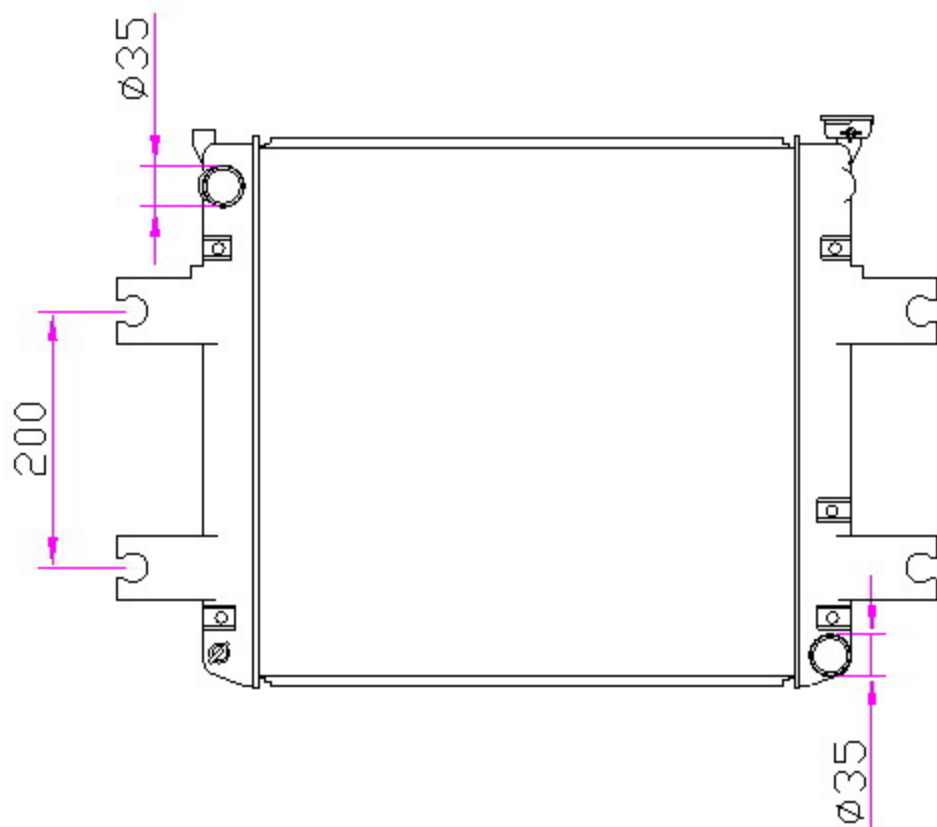

15277

NISSAN

CARTYPE: lift 叉车 MT

CORE SIZE: PA450x 438 x 32

CORE SIZE:

OEM:

DPI:

CARTON: 65*11.5*55

TANK SIZE: 460*52

OIL COOLER: