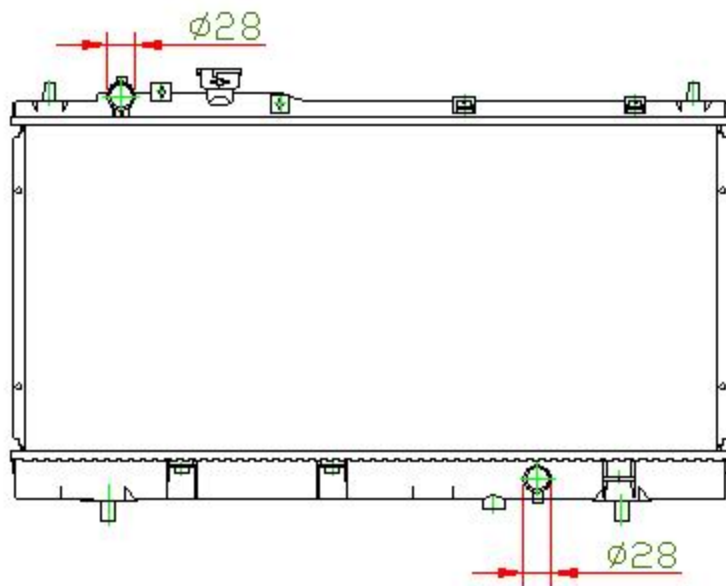

16012

CARTYPE:323' FML'2003 MT

CORE SIZE: PC 325 x 698 x 16

CORE SIZE: PA 325 x 688 x 16

OEM: ZL05-15-200

DPI: 2303

CARTON: 73.5*11*52.5

TANK SIZE: 713*47.5