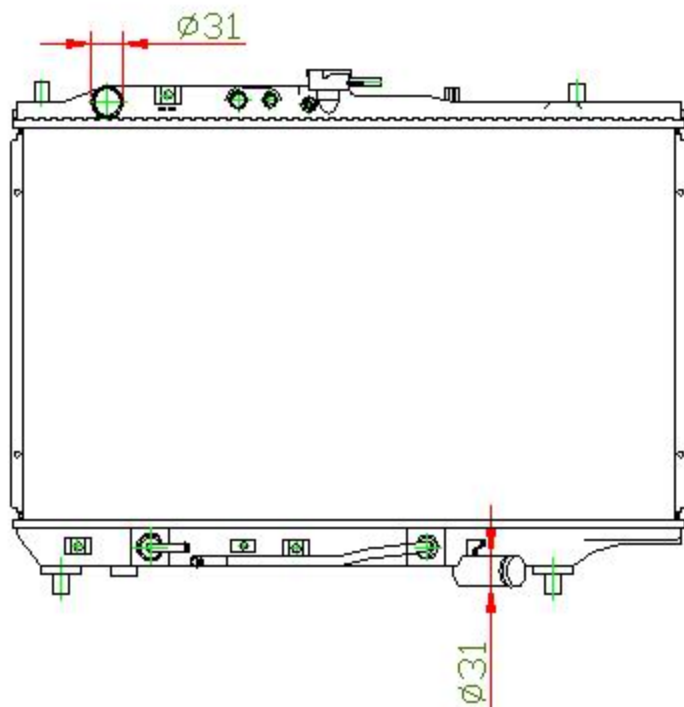

16019

CARTYPE:323' PROTEGE'90-94 AT

CORE SIZE: PC 390 x 648 x 16

CORE SIZE: PA 390 x 638 x 16

OEM: B557-15-200D

DPI: 1135

CARTON: 69\*12.5\*59.5

TANK SIZE: 667\*50

OIL COOLER:275