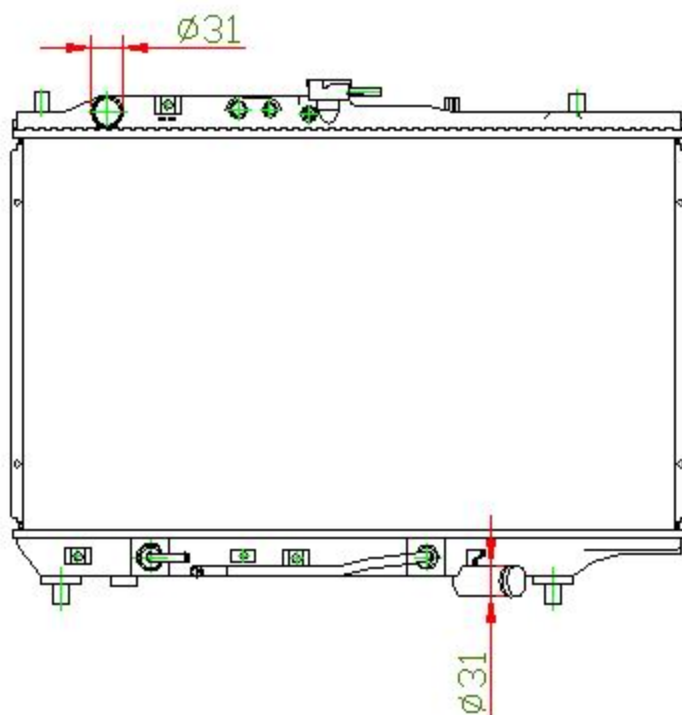

16021

CARTYPE:323' PROTEGE'90-94 AT

CORE SIZE: PC 390 x 648 x 32

CORE SIZE: PA 390 x 638 x 26

OEM: B557-15-200D

DPI: 1135

CARTON: 69*12.5*59.5

TANK SIZE: 667*50

OIL COOLER:275