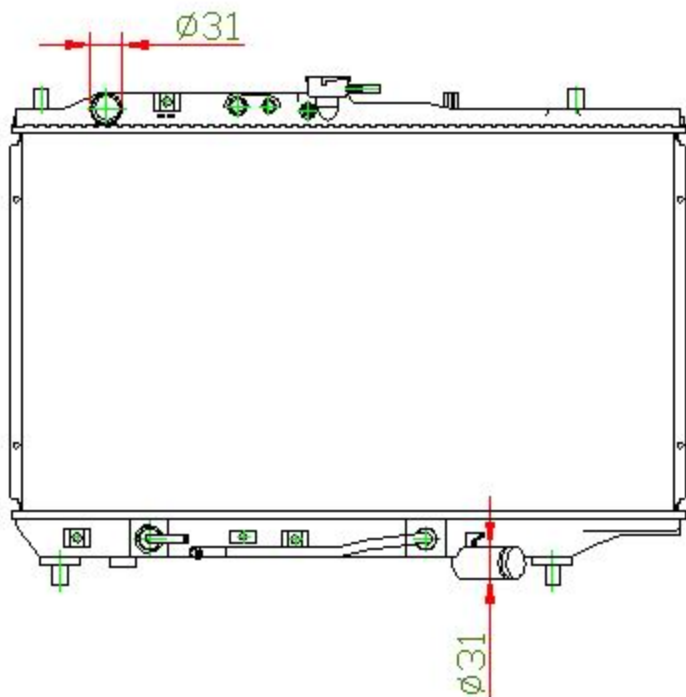

16027

CARTYPE: K1A AT

CORE SIZE: PC 375 x 648 x 16

CORE SIZE: PA 375 x 638 x 16

OEM: OK201-15-200B

DPI:

CARTON: 69*12.5*58

TANK SIZE: 667*50

OIL COOLER:275