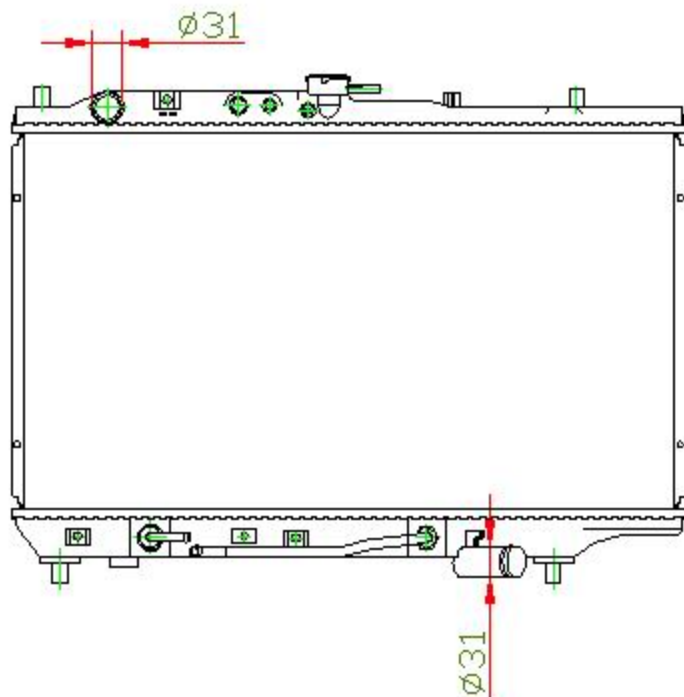

16029

CARTYPE: MENTOR'96-00 K1A AT

CORE SIZE: PC 375 x 648 x 32

CORE SIZE: PA 375 x 638 x 26

OEM: OK201-15-200B

DPI:

CARTON: 69*12.5*58

TANK SIZE: 667*50

OIL COOLER:275