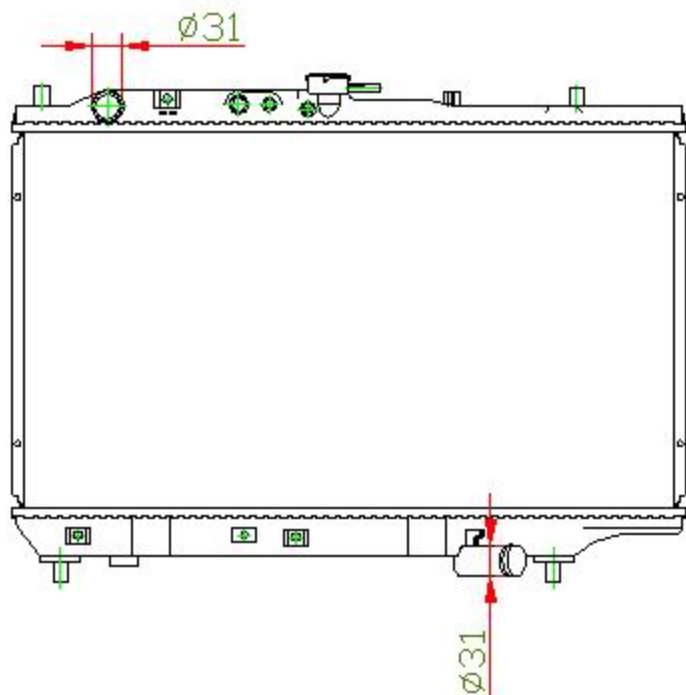

16030

CARTYPE: K1A MT
CORE SIZE: PC 375 x 648 x 32
CORE SIZE: PA 375 x 638 x 26
OEM: OK201-15-200B

DPI:
CARTON: 69*12.5*58
TANK SIZE: 667*50
OIL COOLER: