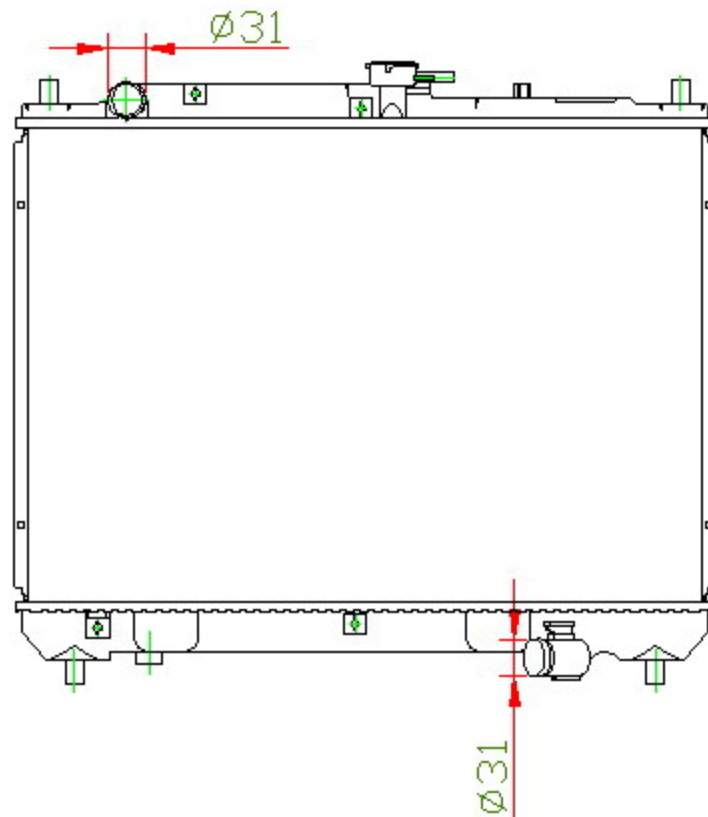

16031

CARTYPE:323' HAIMA MT (7130)

CORE SIZE: PC 400 x 568 x 16

CORE SIZE: PA 400 x 558 x 16

OEM:

DPI:

CARTON: 62*10.7*56

TANK SIZE: 585.5*40/50