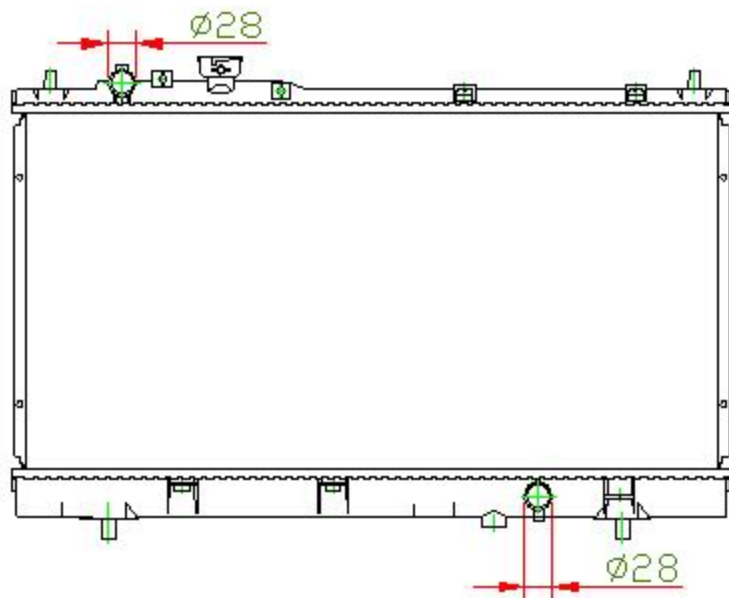

16033

CARTYPE: PREMACY'2002 MT

CORE SIZE: PC 355 x 698 x 16

CORE SIZE: PC 355 x 688 x 16

OEM: FP87-15-200A

DPI:

CARTON: 73.5*11.5*55

TANK SIZE: 713*47.5