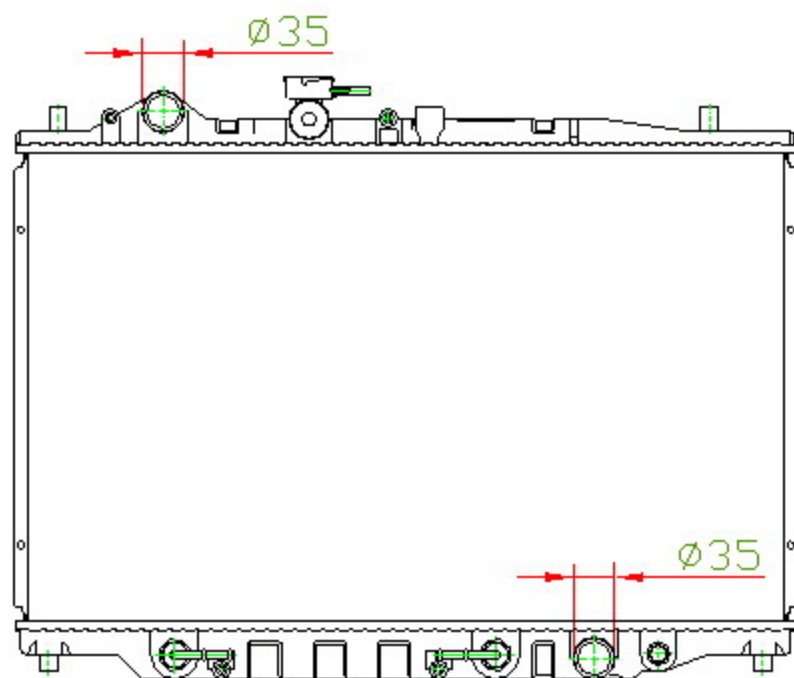

16036

CARTYPE:626' MX6 SPORT'88-92 AT

CORE SIZE: PC 400 x 648 x 32

CORE SIZE: PA 400 x 638 x 26

OEM: F8C8-15-200A F201-15200A/B

DPI: 248

CARTON:69.5\*13.5\*61

TANK SIZE: 667\*50

OIL COOLER:275