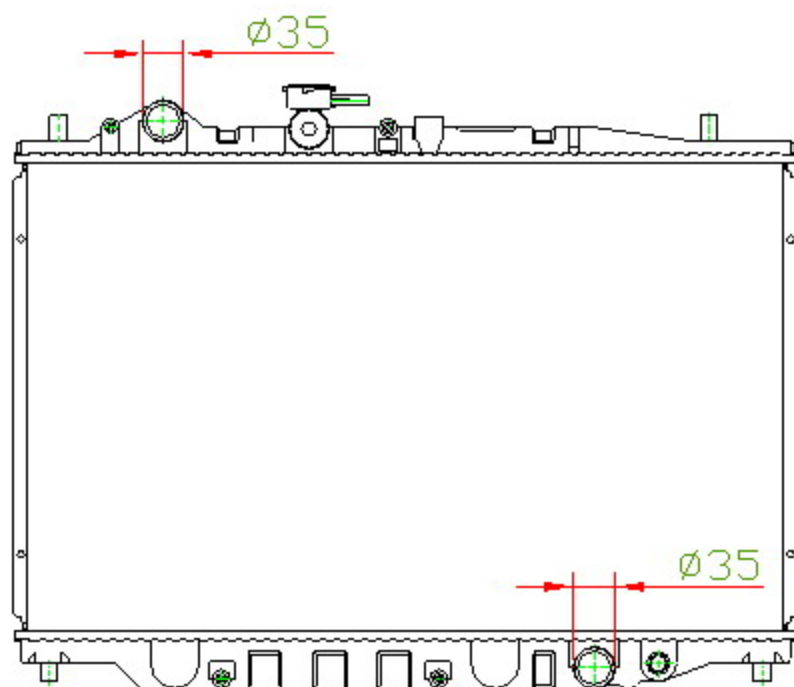

16037

CARTYPE: 626' MX6 SPORT'88-92 MT

CORE SIZE: PC 400 x 648 x 32

CORE SIZE: PA 400 x 638 x 26

OEM: F8C7-15-200 F201-15200A/B

DPI: 248

CARTON: 69*13.5*61

TANK SIZE: 667*50